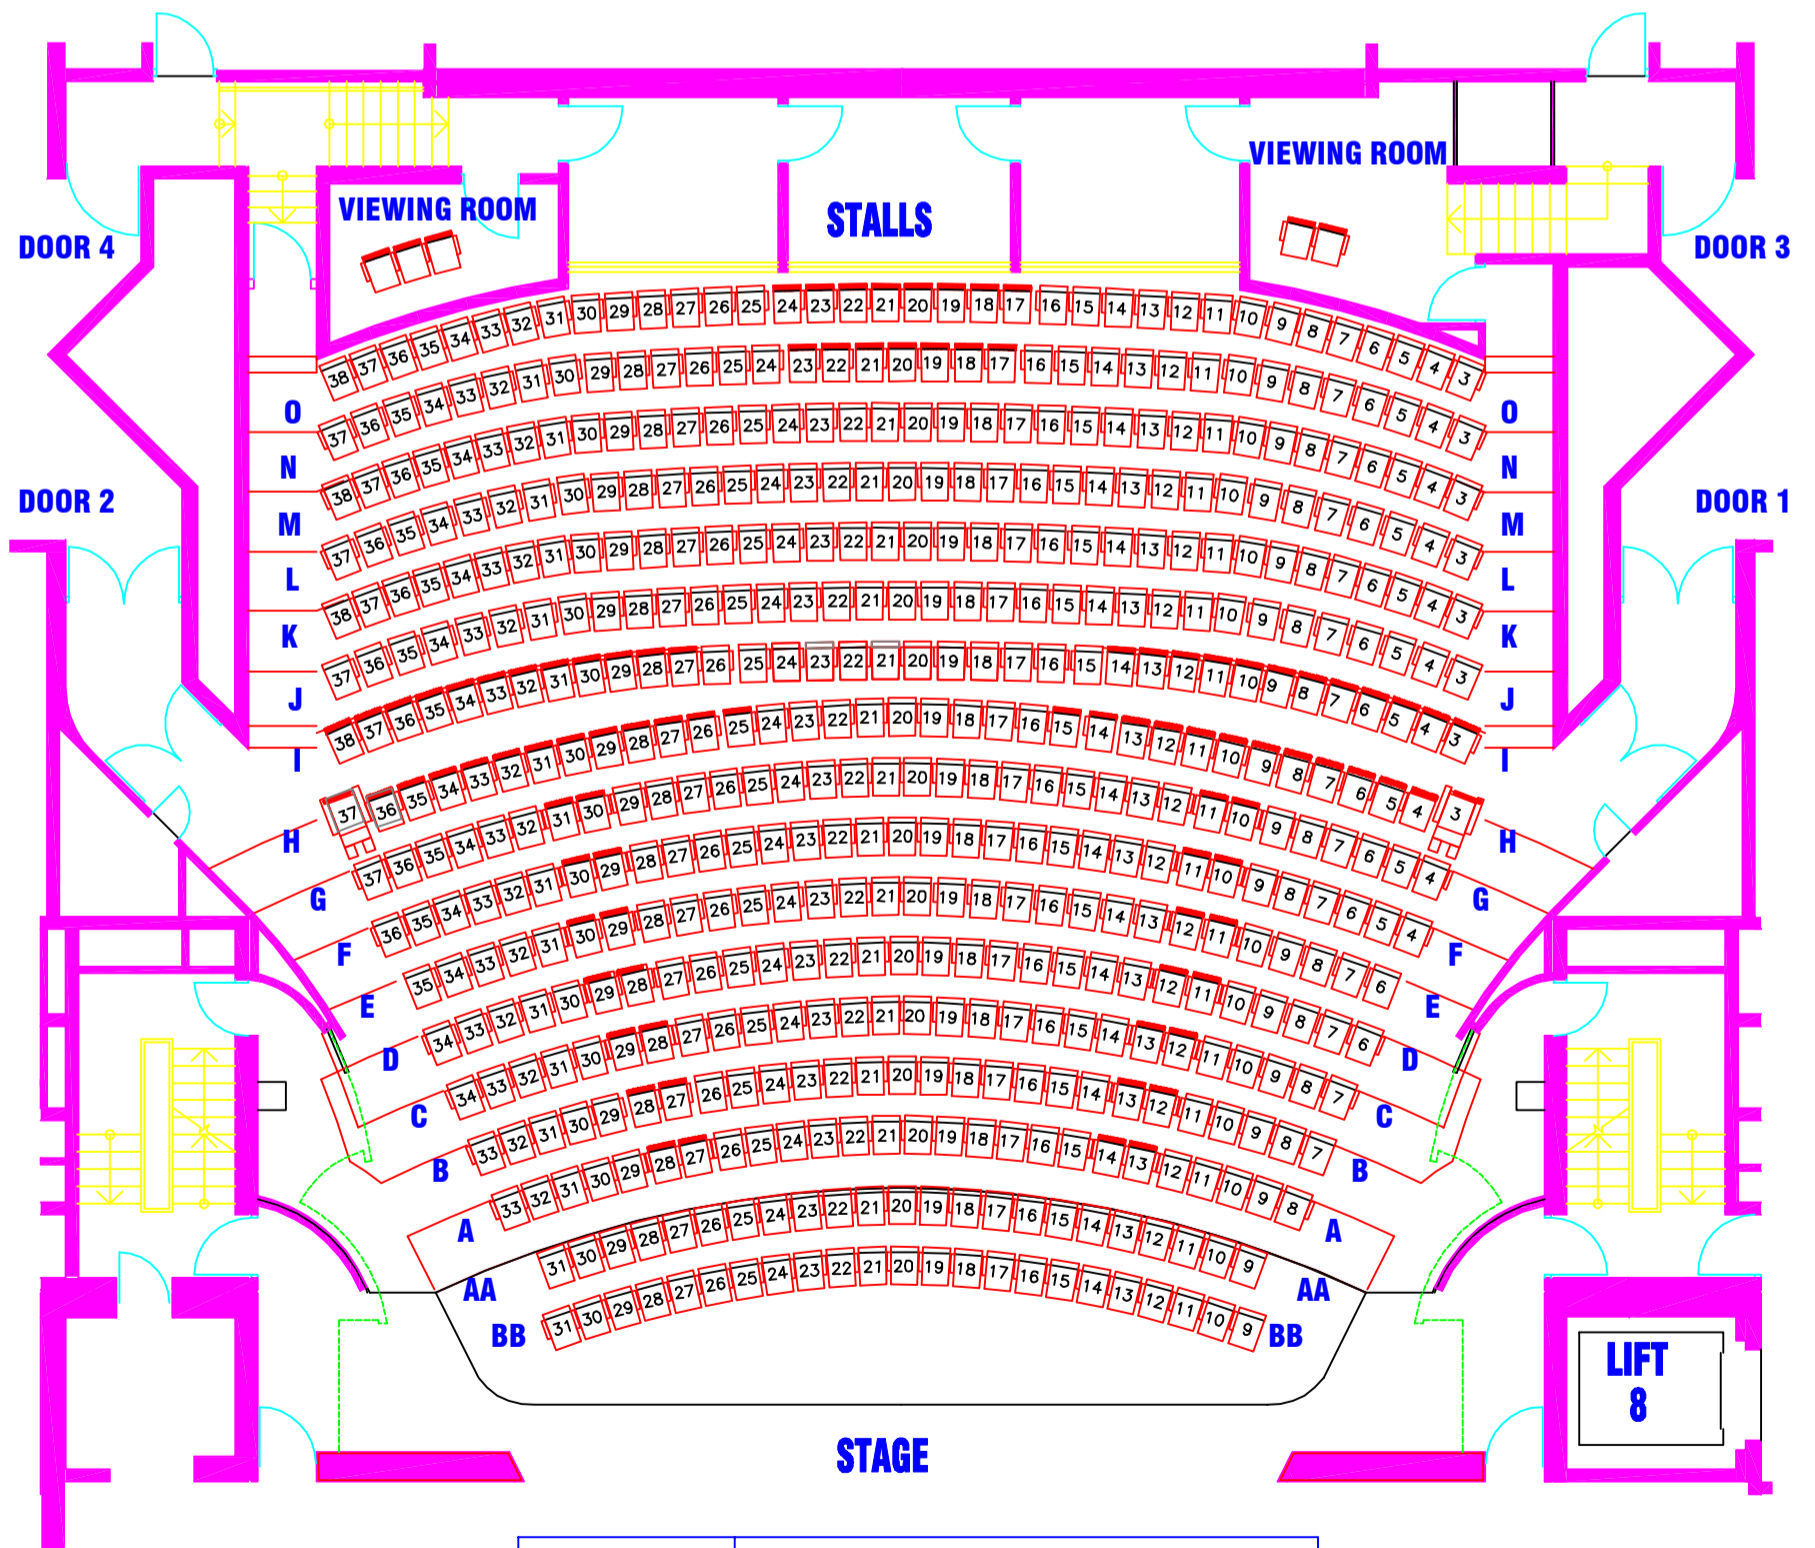

PLAYHOUSE THEATRE CAPACITIES	
STALLS TOTAL	487
STALLS MINUS PIT/THRUST (Rows AA, BB)	441
BALCONY TOTAL	306
WHEELCHAIRS (Stalls) *	50
WHEELCHAIRS (Balcony)	8
TOTAL	851

* Refer Box Office

QPAC
Queensland Performing Arts Centre
Cnr Grey & Melbourne Sts
South Bank Queensland Australia
Telephone +61 7 3840 7444
Facsimile +61 7 3844 1839
www.qpac.com.au

PLAYHOUSE
SEATING PLAN